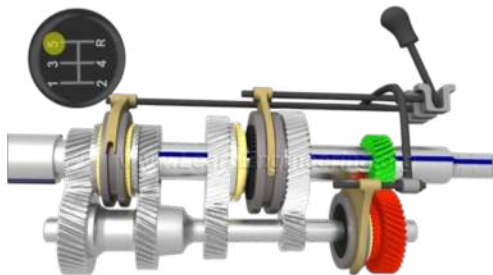

MEET THE EXPERTS

- Jonathan Govender

With 15+ years in the workshop and parts sector, Jonathan advanced from working as an admin clerk to Workshop Manager at Zeiss Truck and Bus Units. He possesses a vast technical knowledge of all commercial parts as well as transmissions and differentials repairs.

- Vishal Ramden

Bringing over 15 years of experience from Mayfair Gearbox to Zeiss Truck and Bus and Reliable Truck Parts, Vishal offers unparalleled insight into hard to find parts sourcing and sales for the commercial gearbox industry.

- Keith Moodley

A trade-tested, qualified professional with over 15 years of diagnostic experience and fault finding, Keith worked at Zeiss truck and Bus then moved on to serve as Workshop Foreman at Mayfair Gearbox Durban. He specializes in precision fault finding on all commercial vehicle makes and professional repair to all brands of transmissions and diffs.